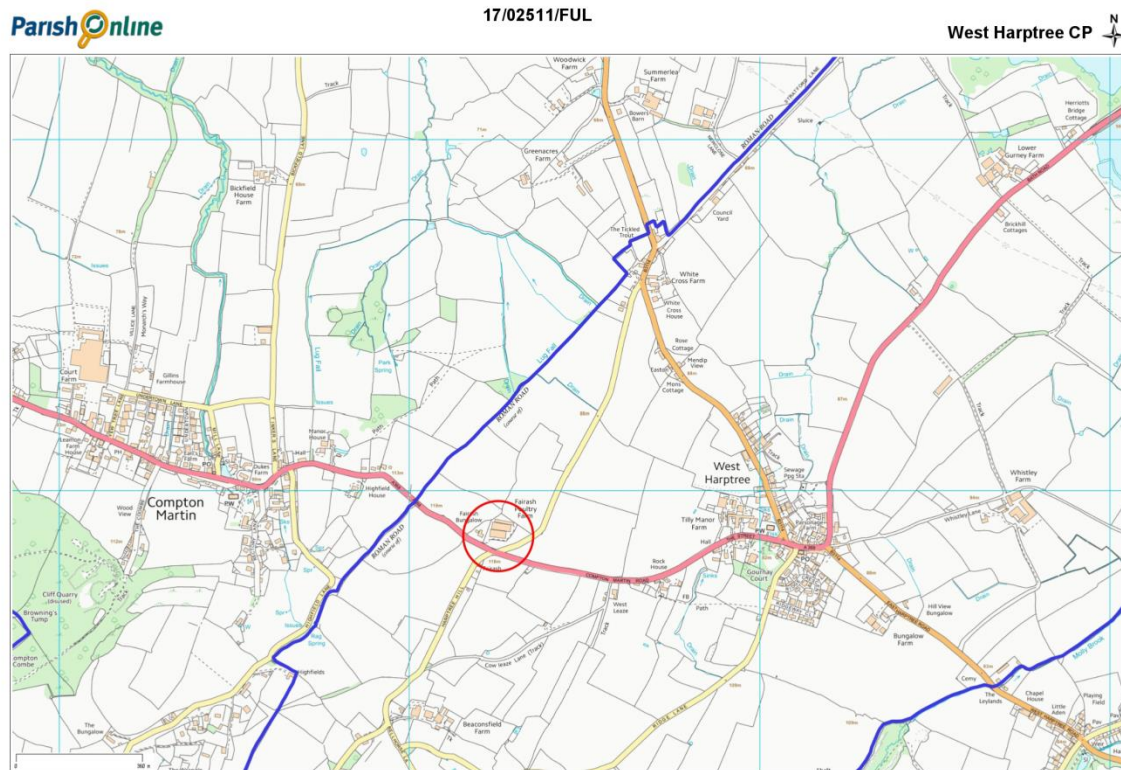

Planning Application

The following Planning Application has been received by West Harptree Parish Council.

Application Number **17/02511/FUL**

Name of Applicant **Mr P Wood**

Location **Fairash Poultry Farm, Compton Martin Road, West Harptree, BS40 6EQ**

Proposal **Conversion and part demolition of redundant poultry sheds to form 5 No. dwellings and associated access and landscape works**

Full details may be viewed, and comments made, by accessing the B&NES website via the link below

[B&NES Planning Applications Web Portal](#)